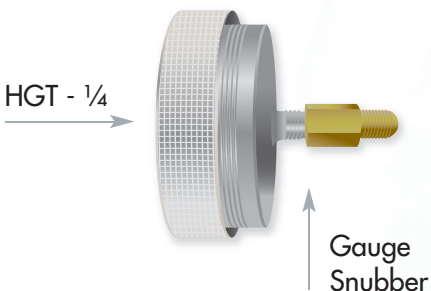

⋮ D Series

TEMPERATURE AND MOISTURE INDICATOR

HGT - 1/4

WARNING

Risk of injury. Release all air pressure from system before servicing.

⋮ HOW TO INSTALL THE GAUGE SNUBBER ON THE HGT-1/4

Side view

Replace air dryer cartridge
when % R.H. exceeds 80%